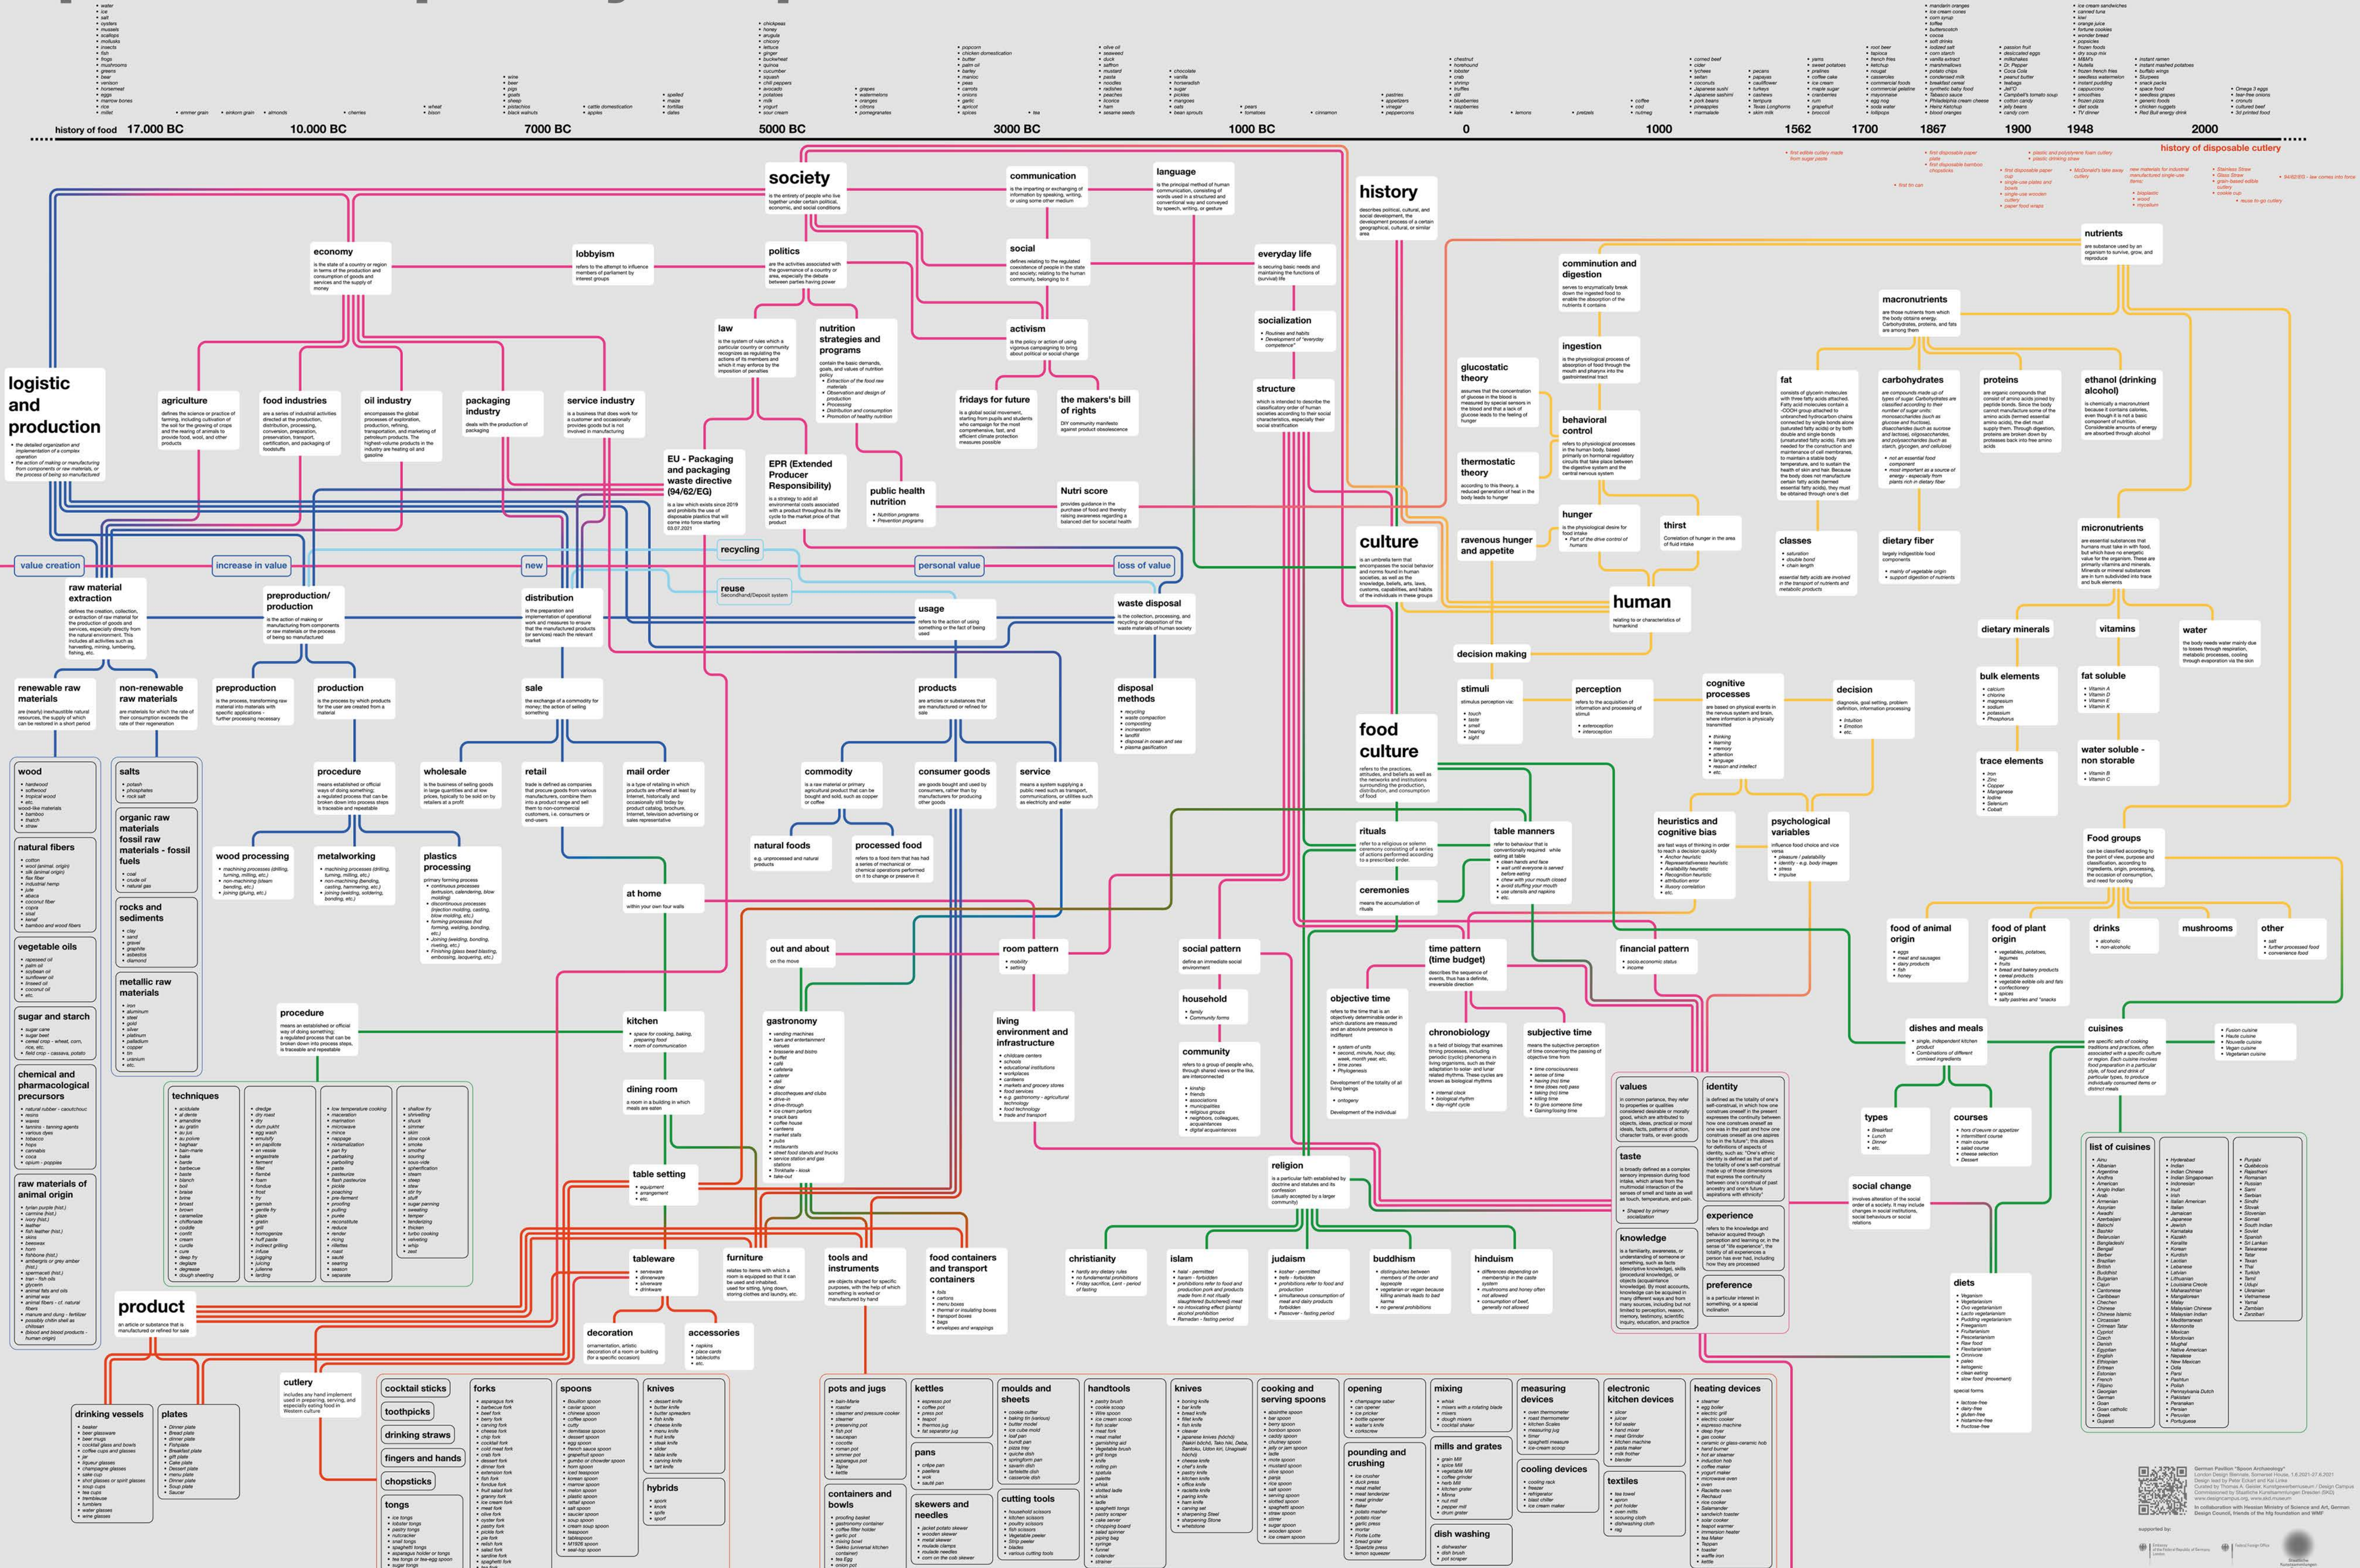

Spoon complexity map